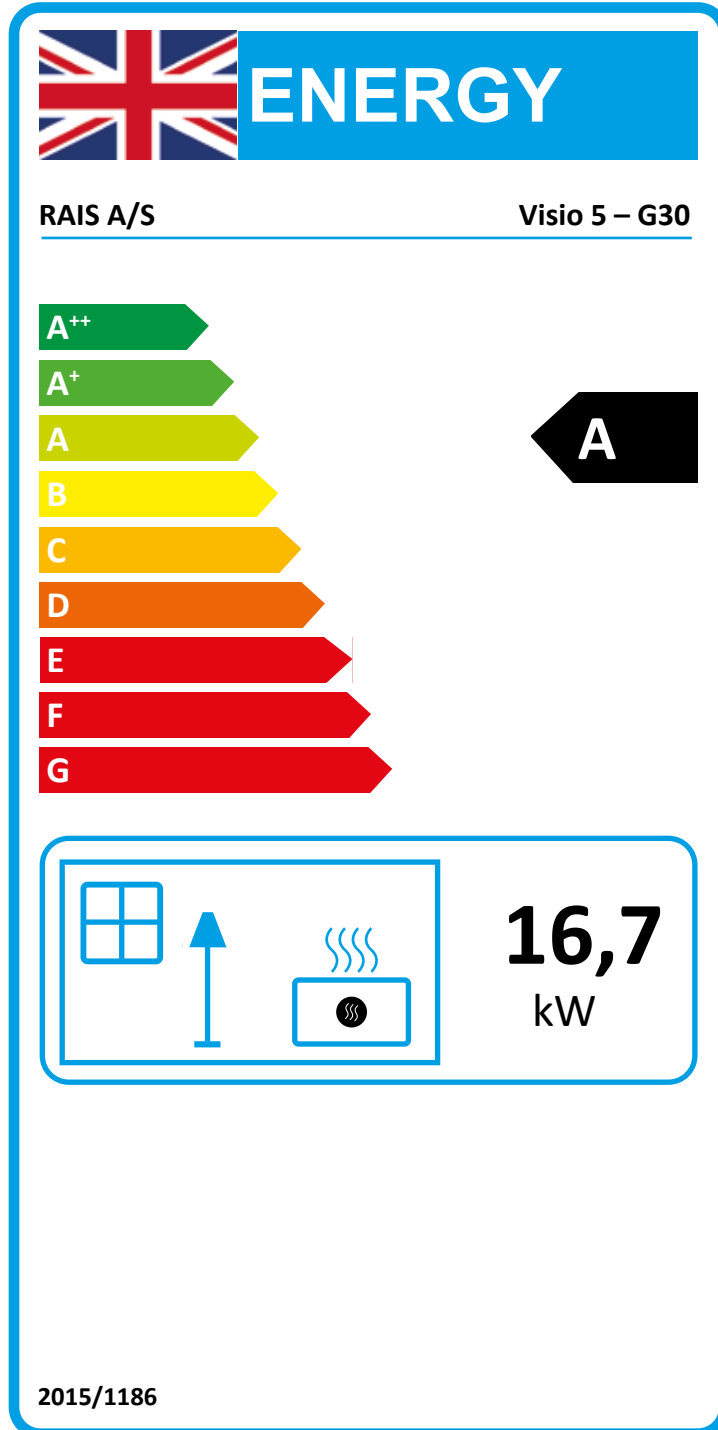

VISIO GAS

ECO LABELS – LPG, NATURAL GAS AND TOWN GAS (UK)

VISIO 160 F
VISIO 160 LC
VISIO 160 RC
VISIO 160 3S

RAIS[®]

CONTENTS

ECO LABELS – LPG (UK)

LPG (G30) – Visio 160 F, Visio 160 LC, Visio 160 RC and Visio 160 3S 3

LPG (G31) – Visio 160 F, Visio 160 LC, Visio 160 RC and Visio 160 3S 4

ECO LABEL – NATURAL GAS (UK)

Natural gas (G20) – Visio 160 F, Visio 160 LC, Visio 160 RC and Visio 160 3S 5

ECO LABEL – LPG (G30)

Visio 160 F, Visio 160 LC, Visio 160 RC and Visio 160 3S (Visio 5)

ECO LABEL – LPG (G31)

Visio 160 F, Visio 160 LC, Visio 160 RC and Visio 160 3S (Visio 5)

ECO LABEL – NATURAL GAS (G20)

Visio 160 F, Visio 160 LC, Visio 160 RC and Visio 160 3S (Visio 5)