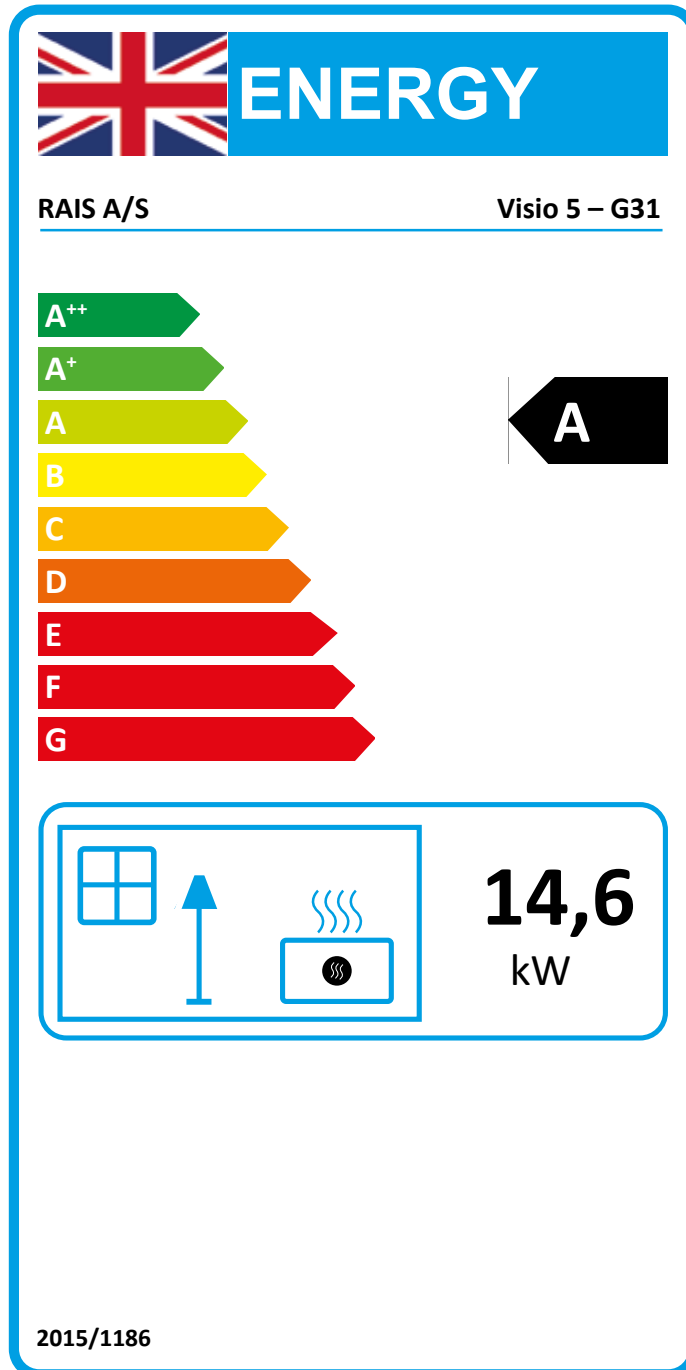

VISIO GAS

ECO LABELS – LPG, NATURAL GAS AND TOWN GAS (UK)

VISIO 160 F
VISIO 160 LC
VISIO 160 RC
VISIO 160 3S

RAIS[®]

CONTENTS

ECO LABELS – LPG (UK)

LPG (G30) – Visio 160 F, Visio 160 LC, Visio 160 RC and Visio 160 3S 3

LPG (G31) – Visio 160 F, Visio 160 LC, Visio 160 RC and Visio 160 3S 4

ECO LABEL – NATURAL GAS (UK)

Natural gas (G20) – Visio 160 F, Visio 160 LC, Visio 160 RC and Visio 160 3S 5

ECO LABEL – LPG (G30)

Visio 160 F, Visio 160 LC, Visio 160 RC and Visio 160 3S (Visio 5)

ECO LABEL – LPG (G31)

Visio 160 F, Visio 160 LC, Visio 160 RC and Visio 160 3S (Visio 5)

ECO LABEL – NATURAL GAS (G20)

Visio 160 F, Visio 160 LC, Visio 160 RC and Visio 160 3S (Visio 5)