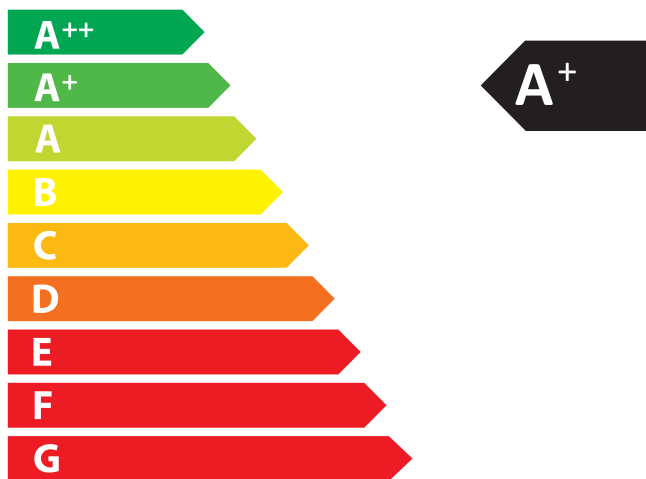

ENERGY

Rais A/S

Q-Tee II

6.5
kW