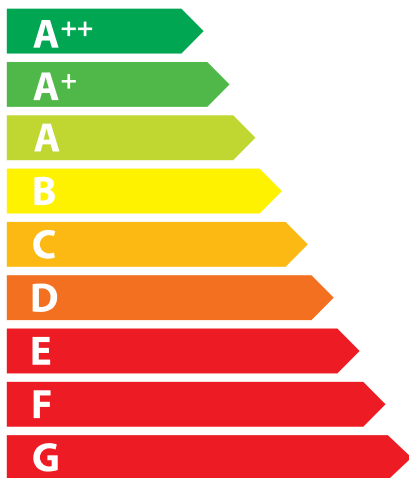

ENERGY

Rais A/S

Q-Tee II C

6.5
kW