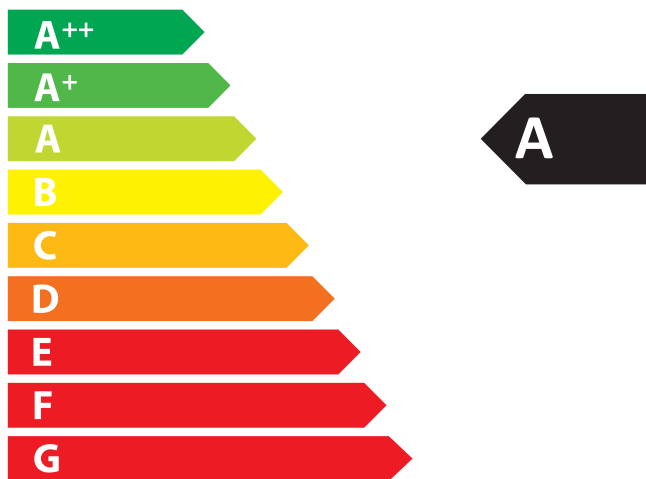

# ENERGY

Rais A/S

Viva L Gas

**6.4**  
kW