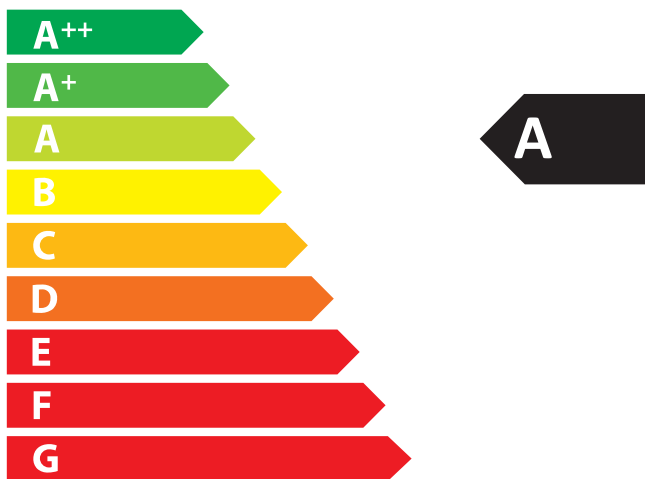

ENERGY

Rais A/S

Visio 7 Gas

11
kW