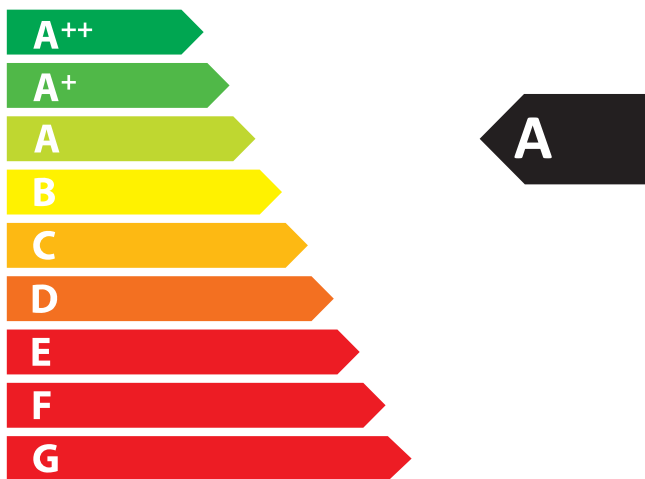

ENERGY

Rais A/S

Visio 6 Gas

11
kW