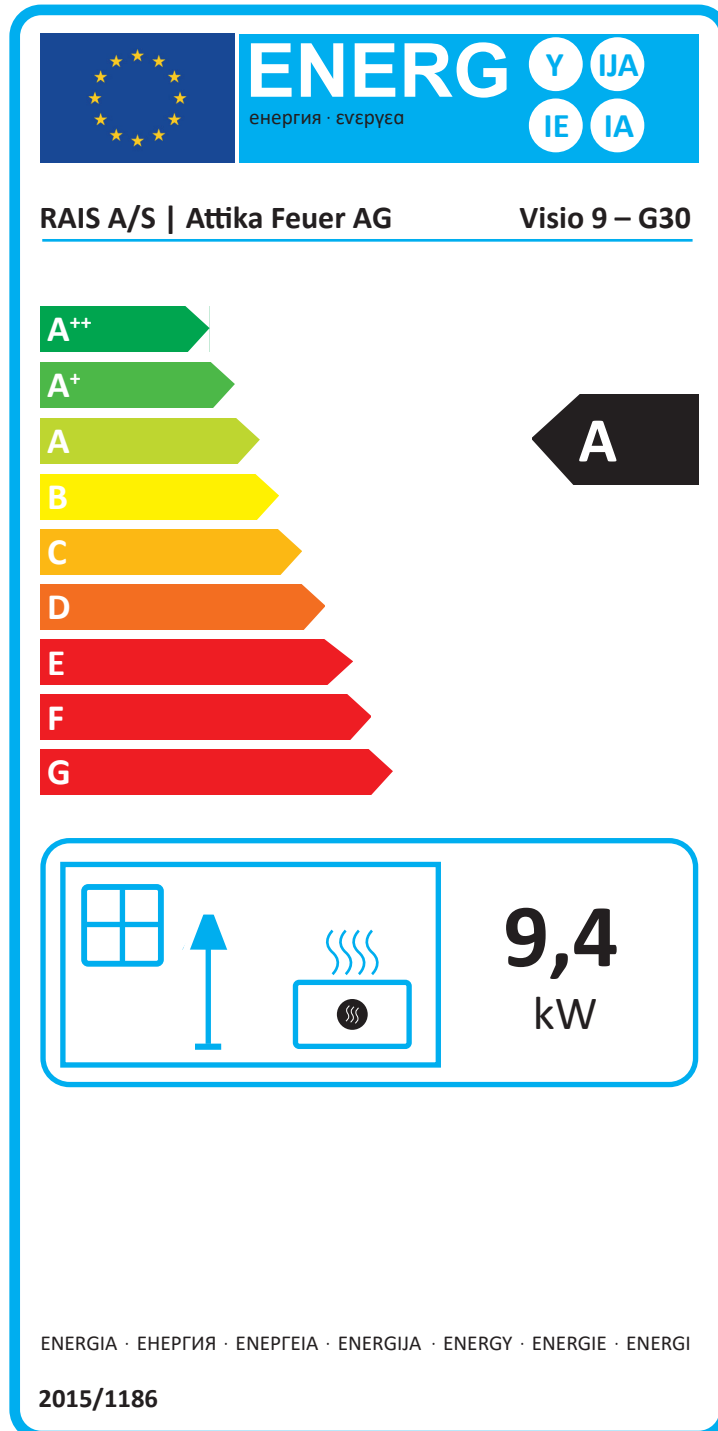

VISIO GAS

ECO LABELS – LPG, NATURAL GAS AND TOWN GAS (EU)

VISIO 100 RD

VISIO 100 T

RAIS[®]

CONTENTS

ECO LABELS – LPG (EU)

LPG (G30) – Visio 100 RD, Visio 100 T 3

LPG (G31) – Visio 100 RD, Visio 100 T 4

ECO LABEL – NATURAL GAS (EU)

Natural gas (G20) – Visio 100 RD, Visio 100 T 5

ECO LABEL – TOWN GAS (EU)

Town gas (G150) – Visio 100 RD, Visio 100 T 6

ECO LABEL – LPG (G30)

Visio 100 RD and Visio 100 T (Visio 9)

ECO LABEL – LPG (G31)

Visio 100 RD and Visio 100 T (Visio 9)

ECO LABEL – NATURAL GAS (G20)

Visio 100 RD and Visio 100 T (Visio 9)

ECO LABEL – TOWN GAS (G150)

Visio 100 RD and Visio 100 T (Visio 9)