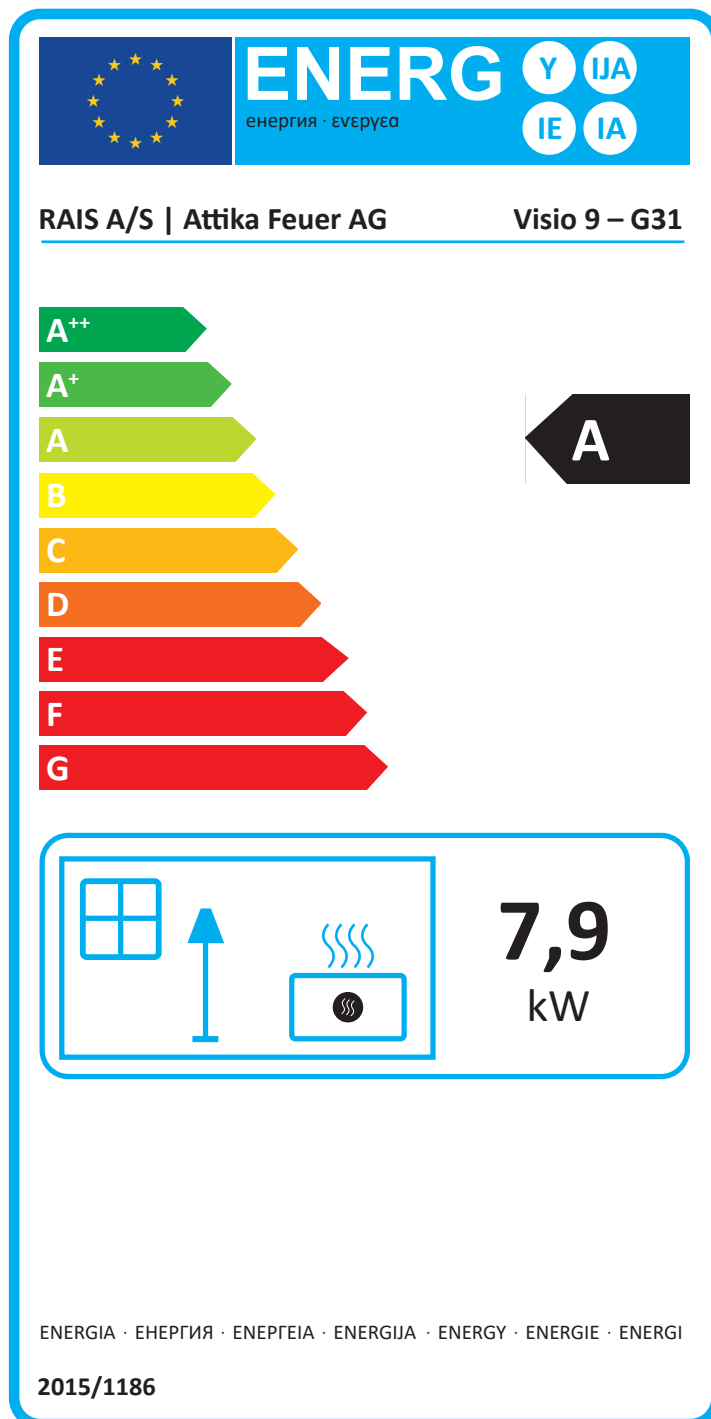

VISIO GAS

ECO LABELS – LPG, NATURAL GAS AND TOWN GAS (EU)

VISIO 100 RD

VISIO 100 T

RAIS[®]

CONTENTS

ECO LABELS – LPG (EU)

LPG (G30) – Visio 100 RD, Visio 100 T 3

LPG (G31) – Visio 100 RD, Visio 100 T 4

ECO LABEL – NATURAL GAS (EU)

Natural gas (G20) – Visio 100 RD, Visio 100 T 5

ECO LABEL – TOWN GAS (EU)

Town gas (G150) – Visio 100 RD, Visio 100 T 6

ECO LABEL – LPG (G30)

Visio 100 RD and Visio 100 T (Visio 9)

ECO LABEL – LPG (G31)

Visio 100 RD and Visio 100 T (Visio 9)

ECO LABEL – NATURAL GAS (G20)

Visio 100 RD and Visio 100 T (Visio 9)

ECO LABEL – TOWN GAS (G150)

Visio 100 RD and Visio 100 T (Visio 9)